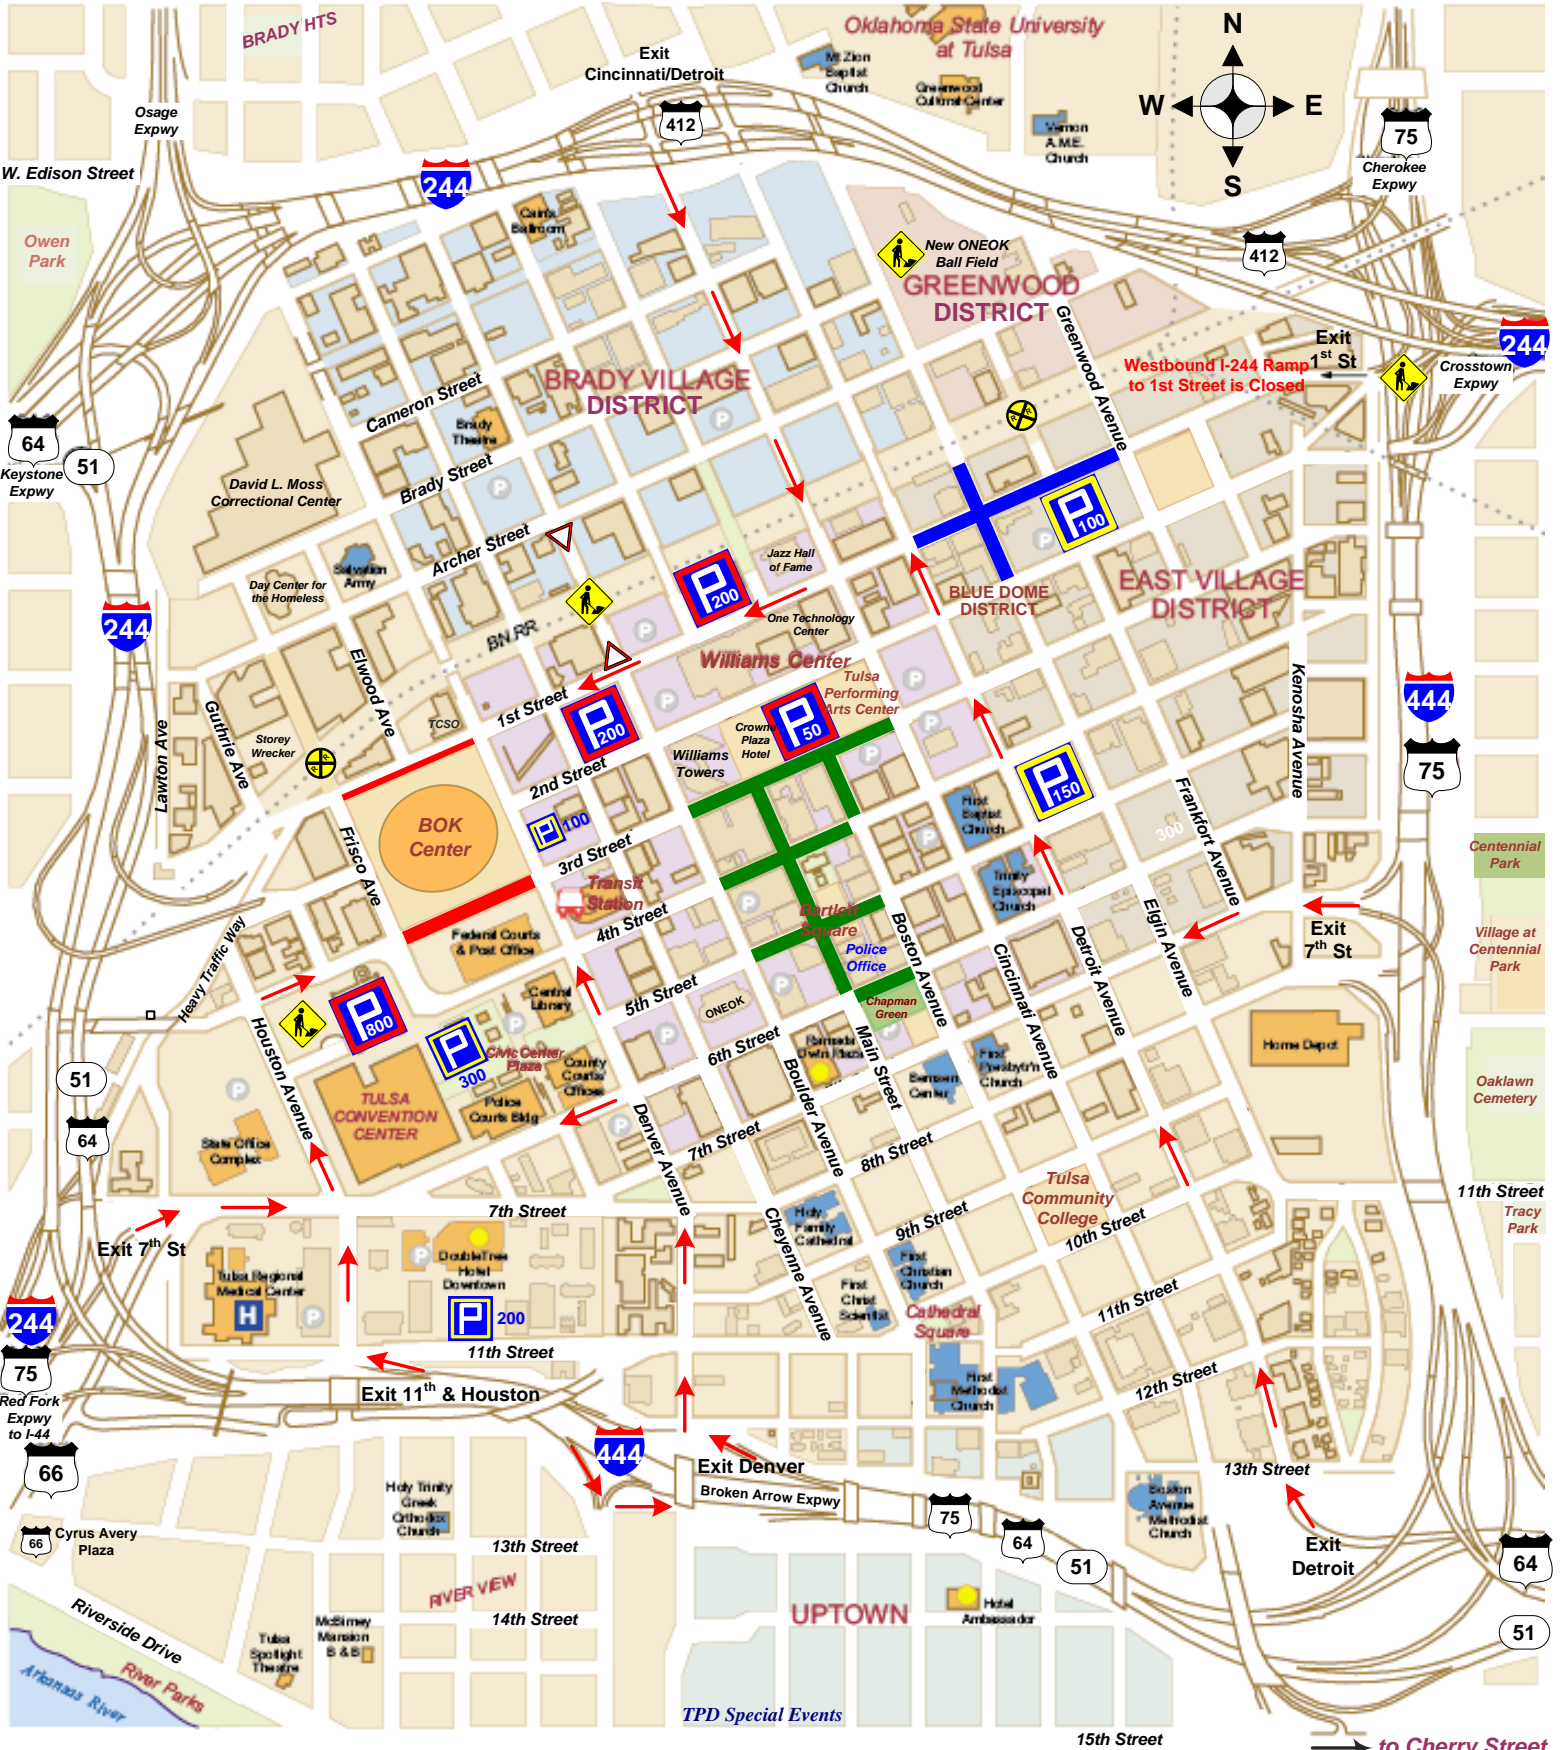

BOK Center Joyce Meyer Parking Map

← Primary Ingress

Public Parking Garage

Public Parking Lot

All Meter Parking Available

BOK Street Closure

Mayfest Street Closure

Blue Dome Street Closure

→ to Cherry Street